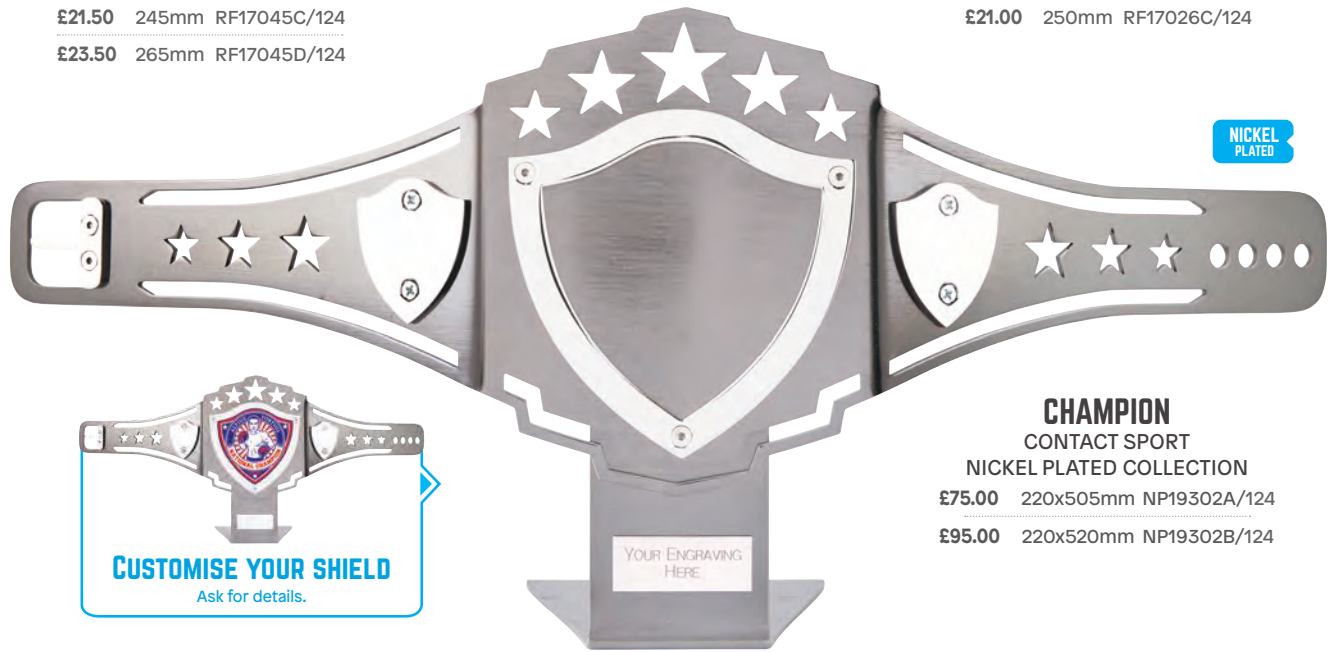

CHAMPION
CONTACT SPORT
NICKEL PLATED COLLECTION

- £75.00 220x505mm NP19302A/124
- £95.00 220x520mm NP19302B/124

CUSTOMISE YOUR SHIELD
Ask for details.